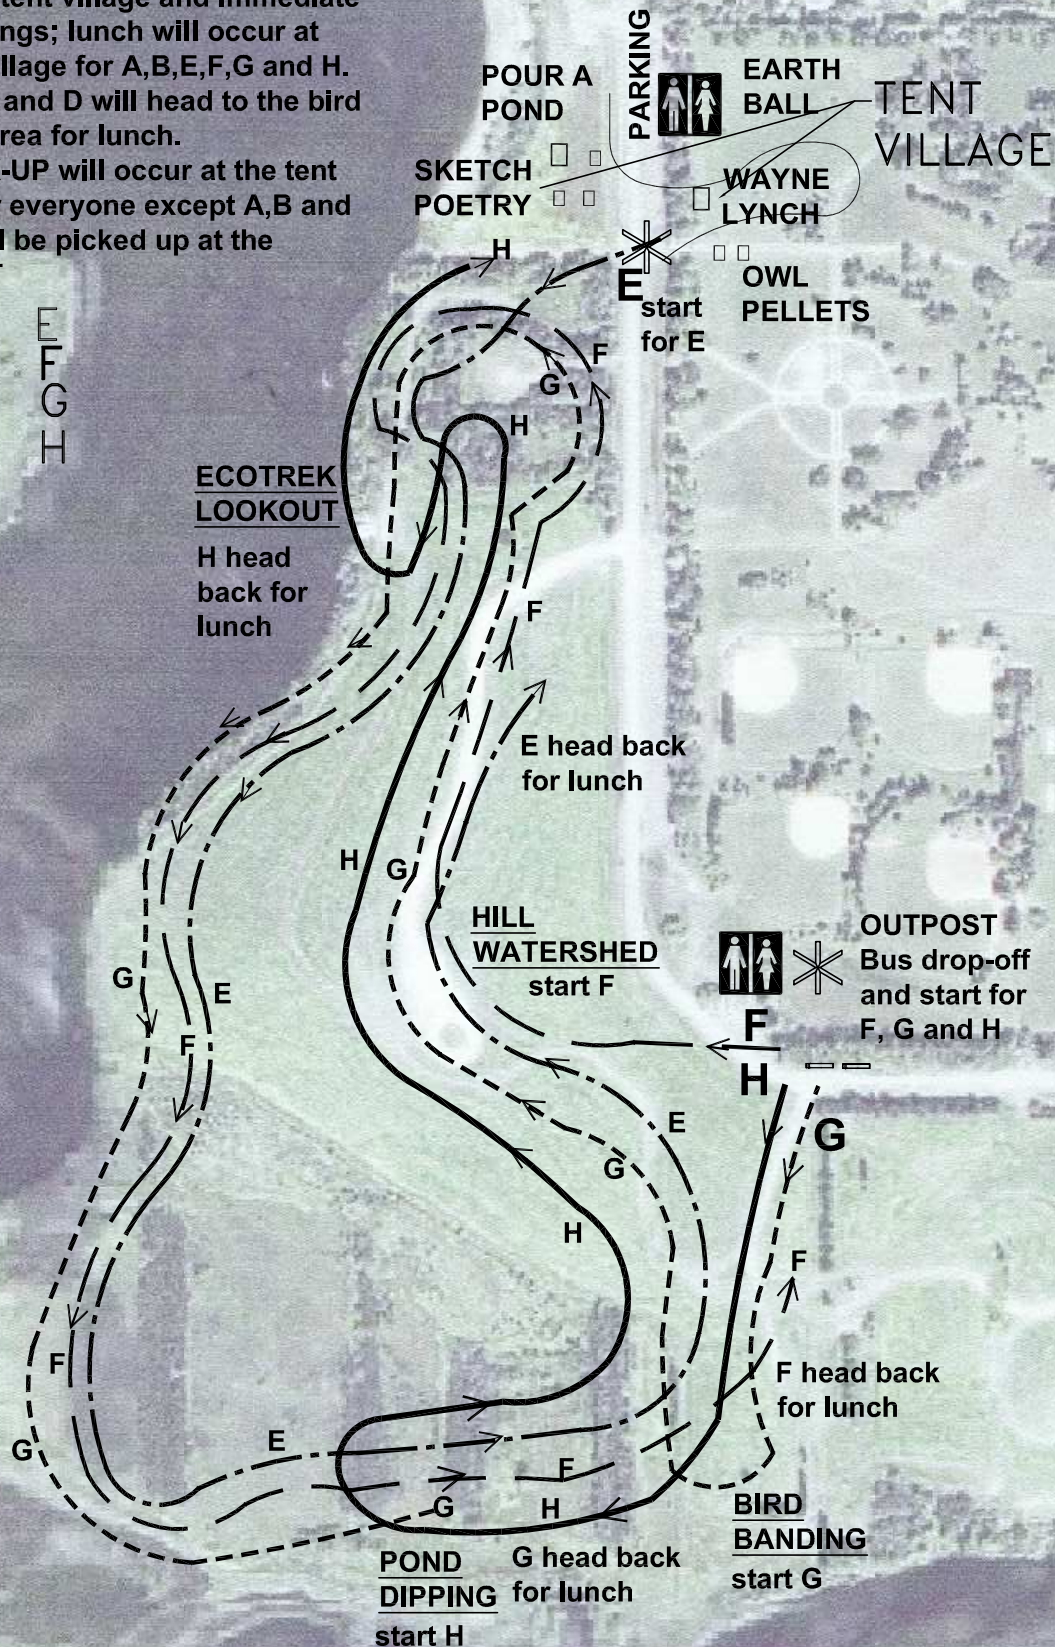

All MORNING activities for ABCD are in the tent village and immediate surroundings; lunch will occur at the tent village for A,B,E,F,G and H. Groups C and D will head to the bird banding area for lunch. BUS PICK-UP will occur at the tent village for everyone except A,B and C who will be picked up at the OUTPOST

THE MORNING

 May 2010

Wings over Wascana school day map